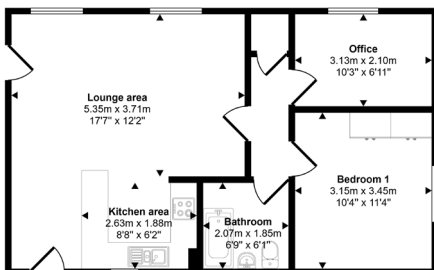

Approx Gross Internal Area
56 sq m / 602 sq ft

Floorplan

TONY DREW PHOTOGRAPHY
07968064116

Tony Drew Photography

07968064116

www.tonydrewphotography.co.uk

info@tonydrewphotography.co.uk