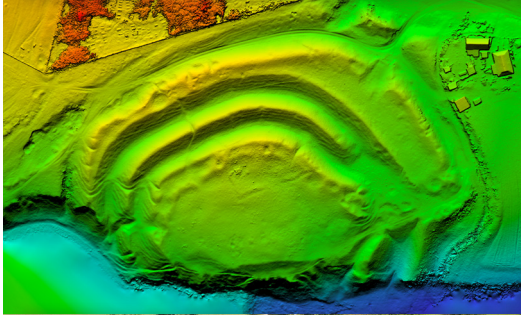

£80.00 deposit/survey*

£160.00 flight/shoot

TONY DREW PHOTOGRAPHY
07968064116

Tony Drew Photography

The Studio, Lode Lane

Solihull West Midlands. B91 2HZ

www.tonydrewphotography.co.uk

*Deposit non refundable